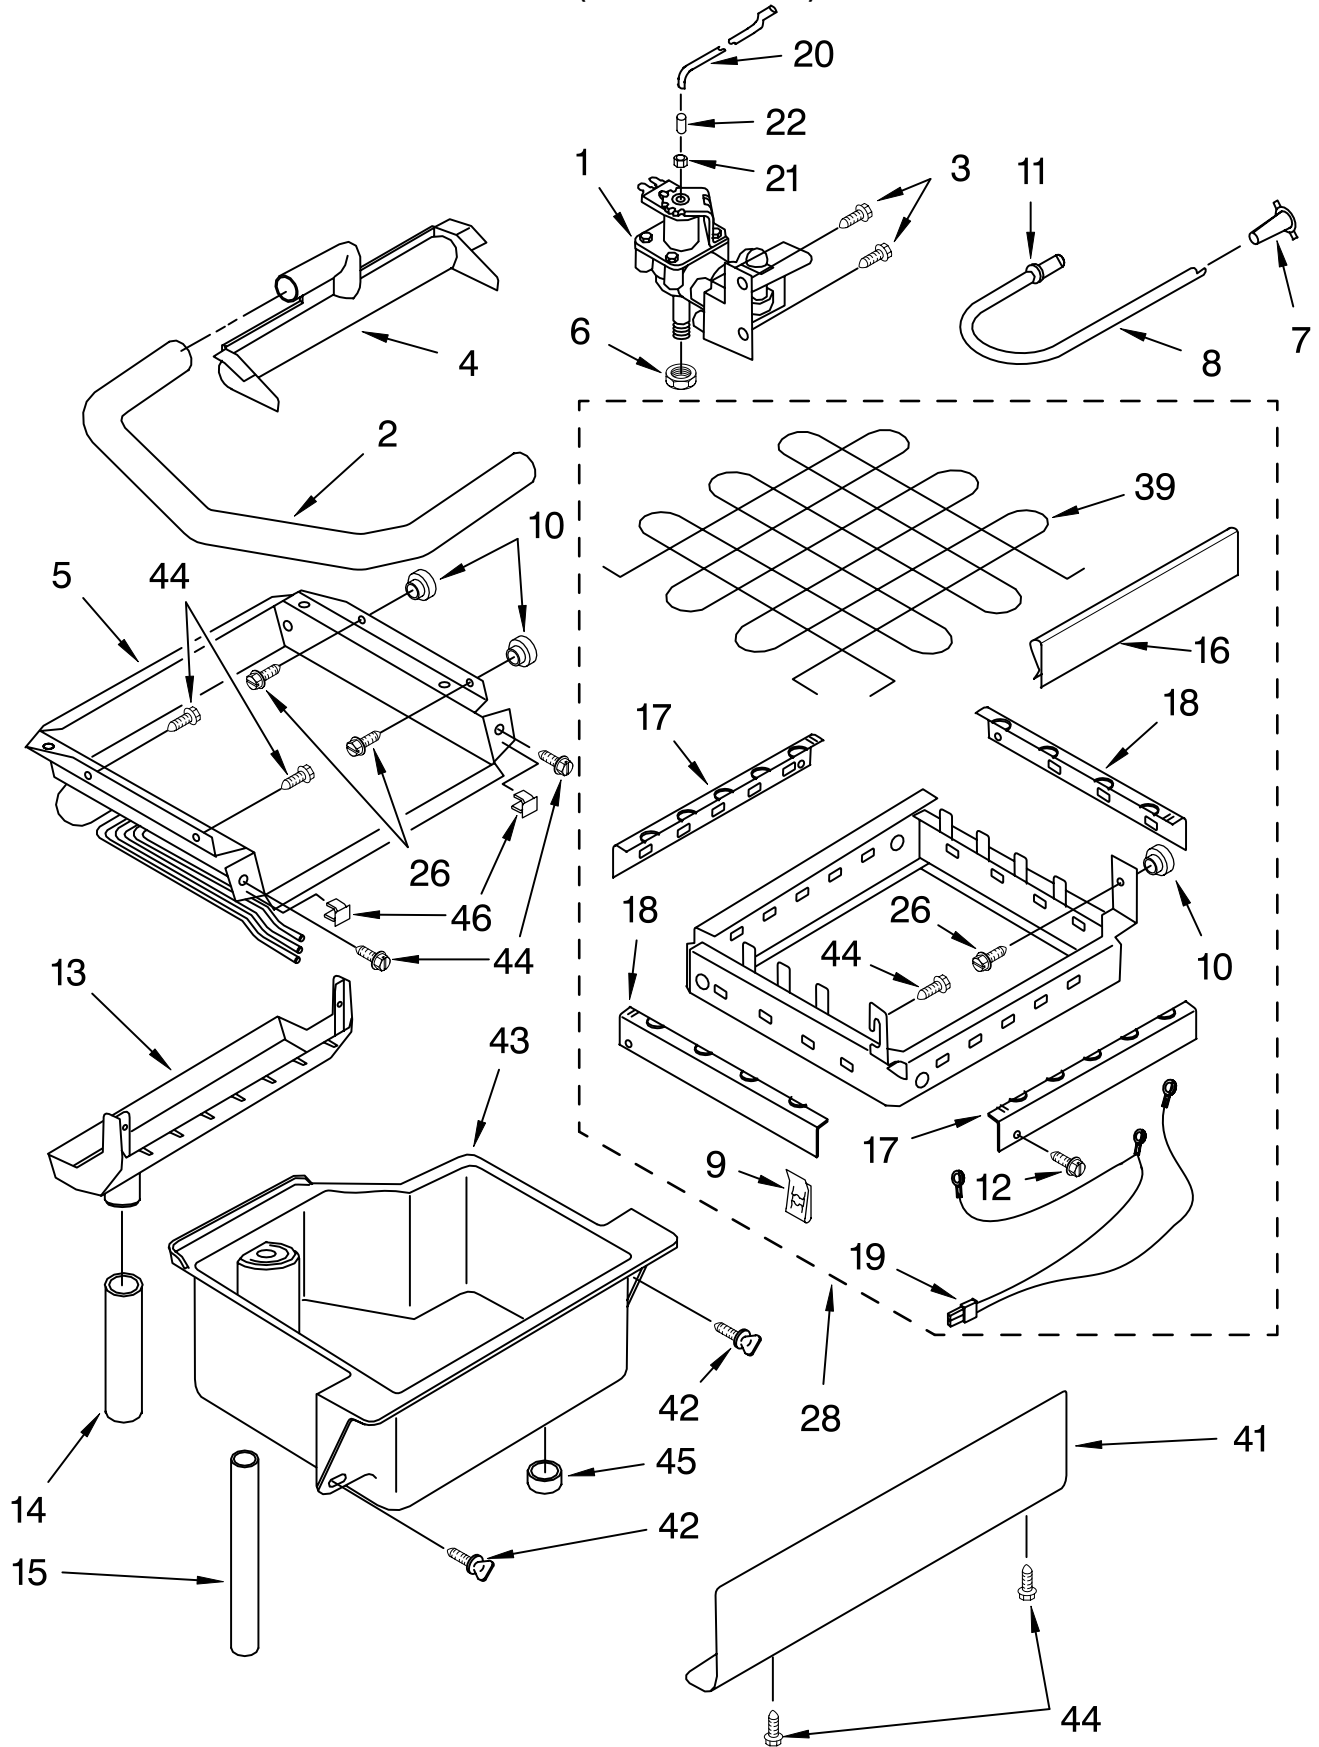

EVAPORATOR, ICE CUTTER GRID AND WATER PARTS

For Models: KUIS155HLS3
(STAINLESS STEEL)

FOR ORDERING INFORMATION REFER TO PARTS PRICE LIST

EVAPORATOR, ICE CUTTER GRID AND WATER PARTS

For Models: KUIS155HLS3
(STAINLESS STEEL)

Illus. No.	Part No.	DESCRIPTION
1	2185758	Valve, Complete Water
2	2185669	Tube, Plastic
3	488687	Screw 8-15 X 5/8
4	2185523	Dispenser, Water
5	2208420	Evaporator
6	627018	Nut, Compression
7	841707	Insert, Tube
8	2172593	Tube, Water Fill
9	488660	Nut, Speed
10	836667	Spacer
11	2208539	Fastener, Pushnut
12	489443	Screw
13	2185625	Reservoir, Water Slide
14	2185626	Tube
15	2185673	Hose, Overflow
16	2208566	Guide-Ice, Grid
17	2185615	Bracket, Front and Rear
18	2185611	Bracket, Side Left and Right
19	2185681	Harness, Grid
20	2208533	Tube
21	487857	Nut-Ball, Sleeve
22	487627	Ball Sleeve
26	3400886	Screw 8-18 X 1 1/4
28	2185614	Grid Assembly (Complete)
39	2174754	Wire, Grid Cutter
41	2185570	Cover, Grid
42	8281228	Thumbscrew
43	2185624	Reservoir, Water
44	3400884	Screw 8-18 X 5/8
45	2185696	Cap, Drain
46	3400909	Nut, Push-In

FOR ORDERING INFORMATION REFER TO PARTS PRICE LIST